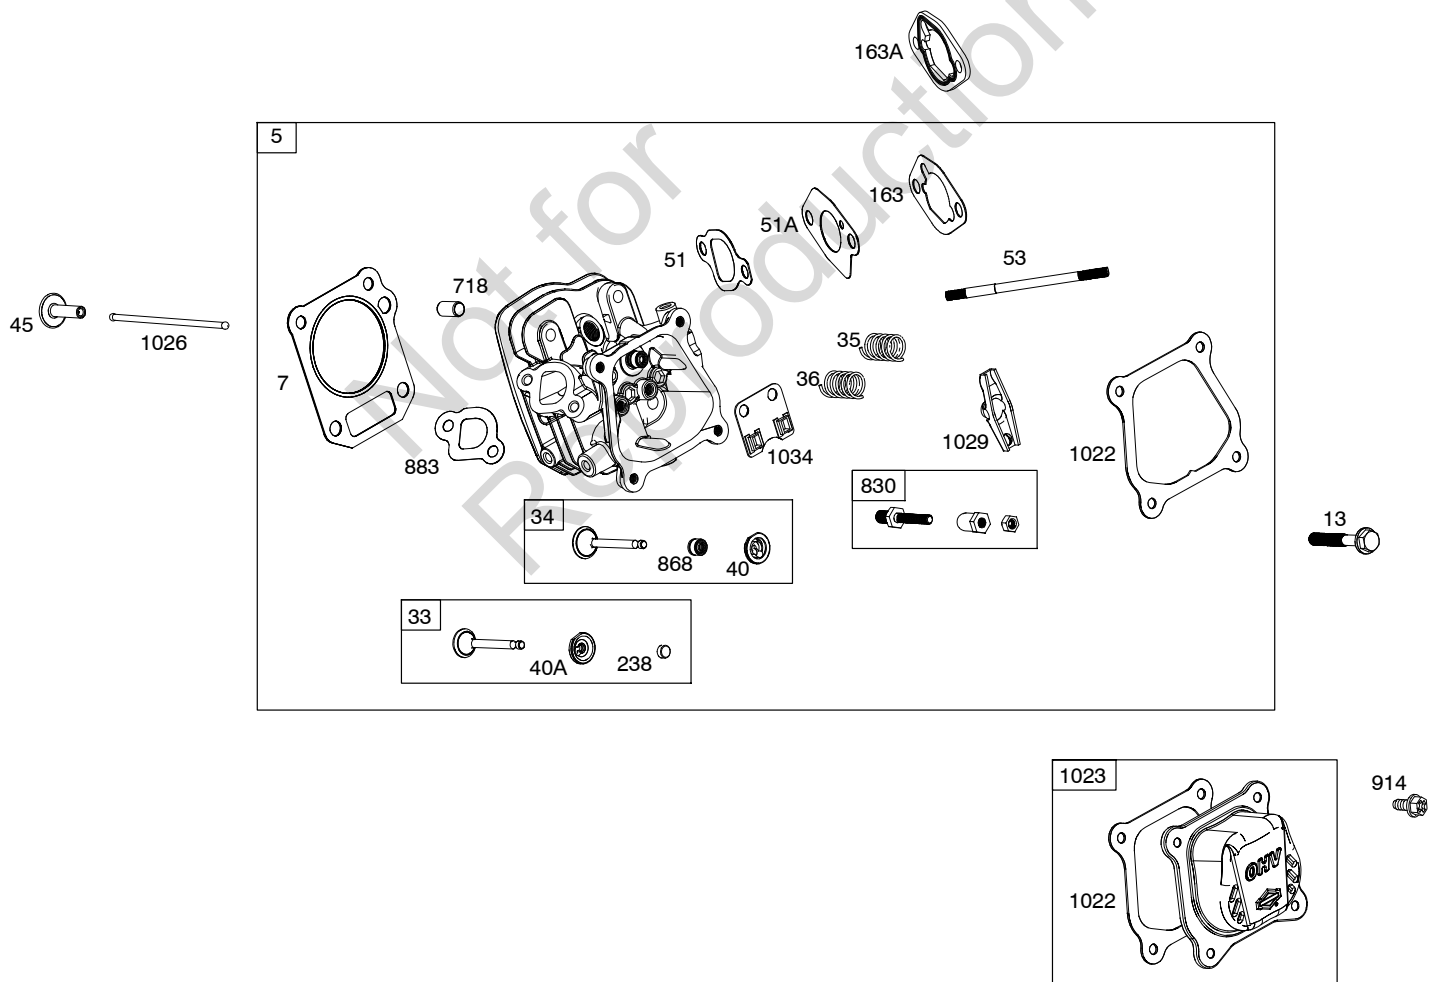

Illustrated Parts List

Model Series

083100

TYPE NUMBERS
0035 through 2112.

TABLE OF CONTENTS

Air Cleaner	5
Armature	9
Blower Housing	8
Camshaft	2
Carburetor	6
Controls	9
Crankcase Cover	2
Crankshaft	2
Cylinder	2
Cylinder Head	3
Electrical System	9
Exhaust System	5
Flywheel	8
Fuel Supply	7
Gasket Sets	3
Gear Reduction	4
Governor Spring	9
Ignition	9
Operator's Manual	2
Piston/Rings/Connecting Rod	2
Rewind Starter	8
Spark Plug	9
Warning Label	2

REQUIRED when replacing parts with warning labels affixed.

1319A WARNING LABEL

REQUIRED when replacing parts with warning labels affixed.

Illustrations cover a range of engines. Parts shown without text may not be used on your specific engine.