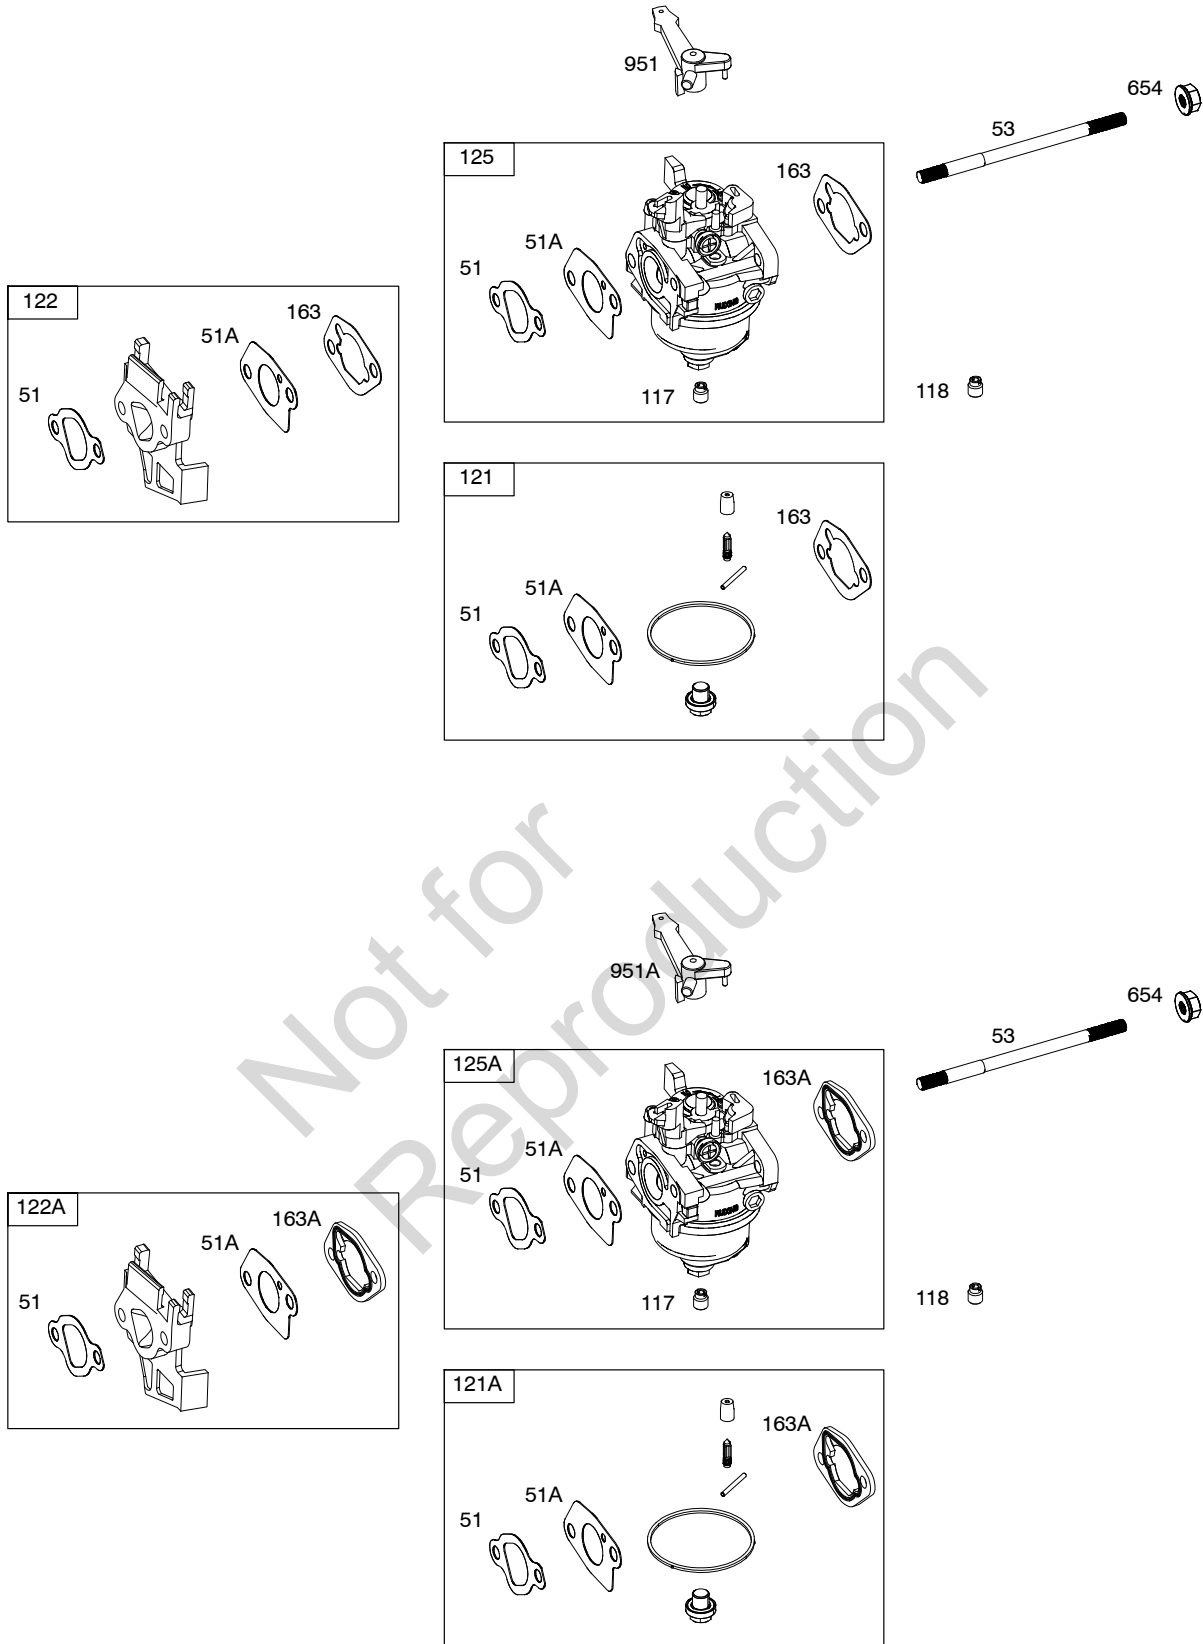

Illustrations cover a range of engines. Parts shown without text may not be used on your specific engine.