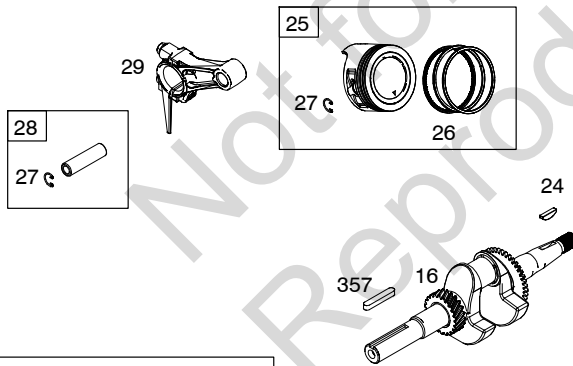

Illustrated Parts List

Model Series

083100

TYPE NUMBERS
0035 through 2112.

TABLE OF CONTENTS

Air Cleaner	5
Armature	9
Blower Housing	8
Camshaft	2
Carburetor	6
Controls	9
Crankcase Cover	2
Crankshaft	2
Cylinder	2
Cylinder Head	3
Electrical System	9
Exhaust System	5
Flywheel	8
Fuel Supply	7
Gasket Sets	3
Gear Reduction	4
Governor Spring	9
Ignition	9
Operator's Manual	2
Piston/Rings/Connecting Rod	2
Rewind Starter	8
Spark Plug	9
Warning Label	2

REQUIRED when replacing parts with warning labels affixed.

1319A WARNING LABEL

REQUIRED when replacing parts with warning labels affixed.

Illustrations cover a range of engines. Parts shown without text may not be used on your specific engine.