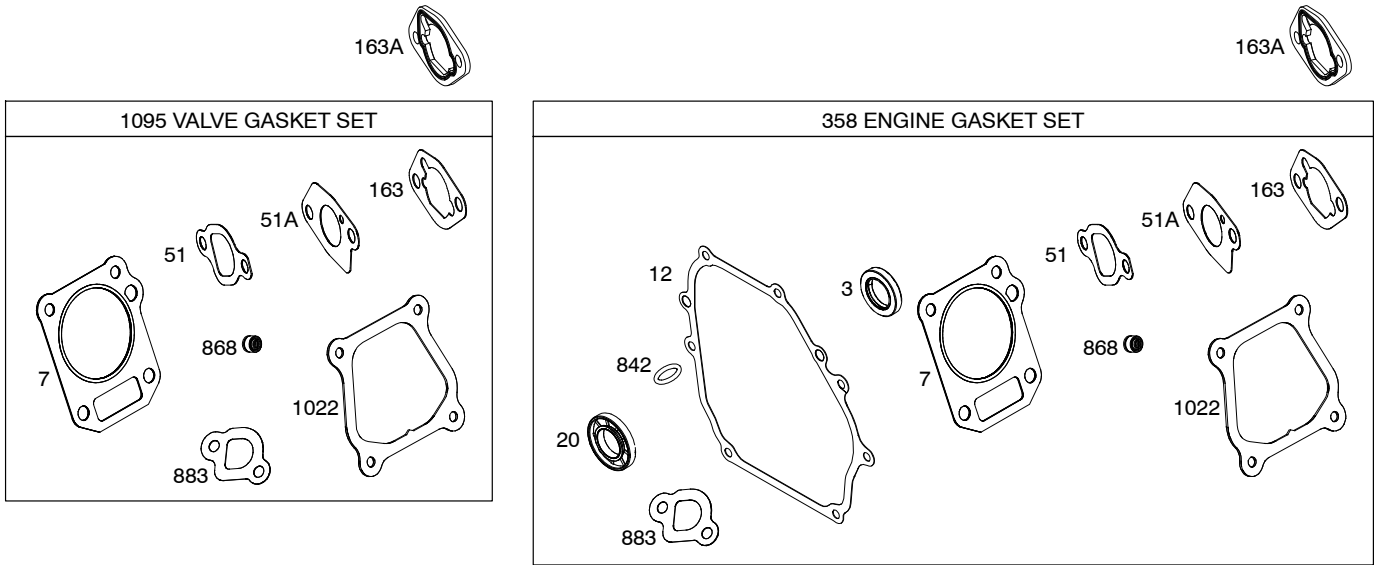

Illustrations cover a range of engines. Parts shown without text may not be used on your specific engine.