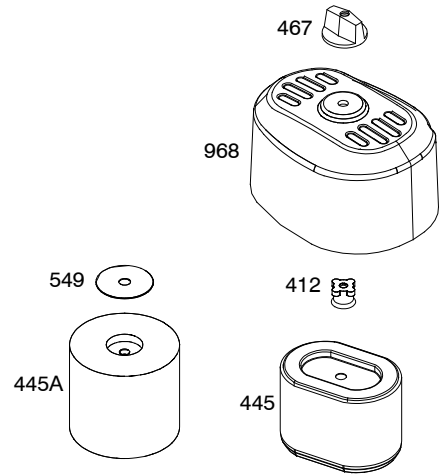

Illustrations cover a range of engines. Parts shown without text may not be used on your specific engine.