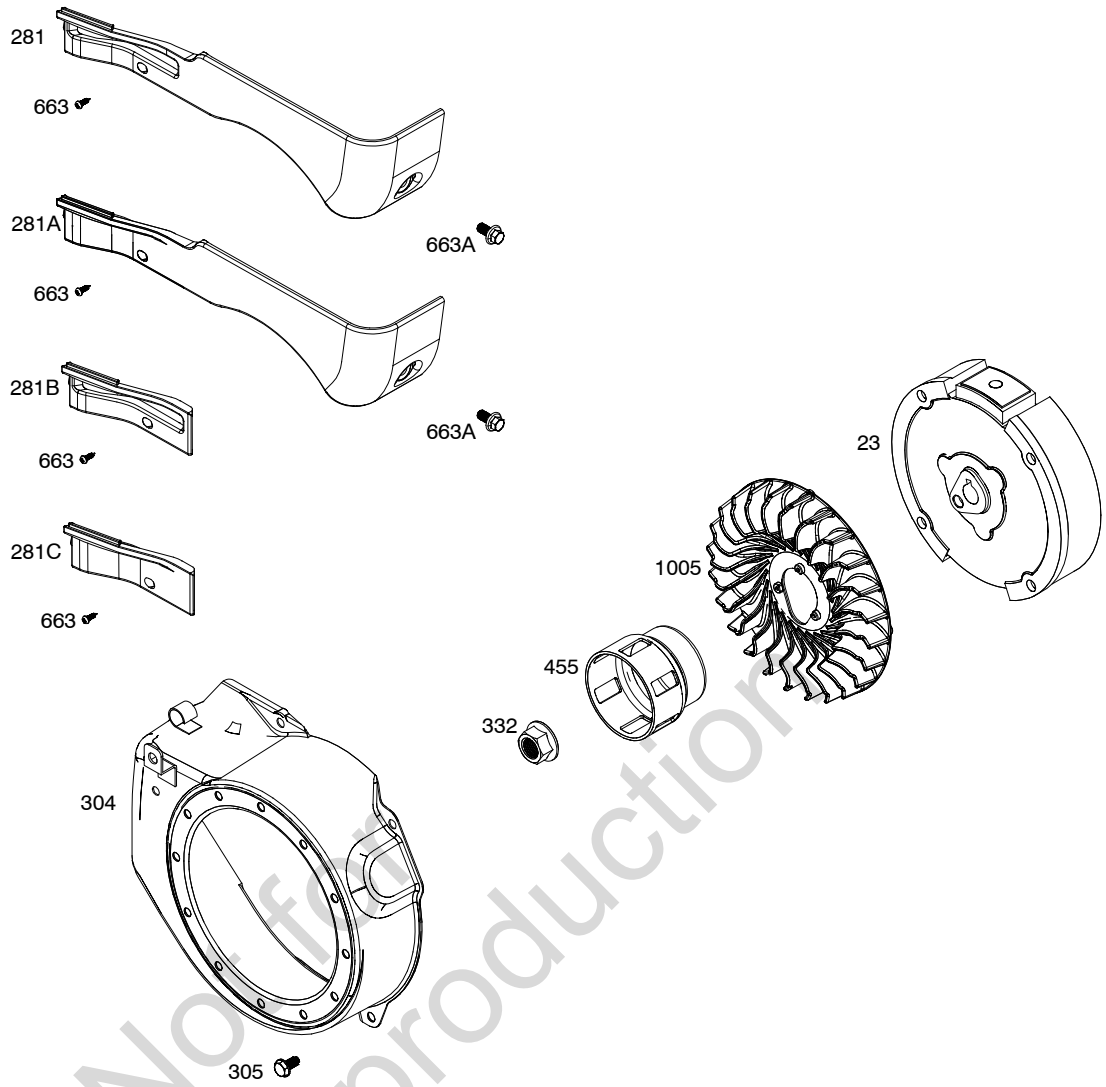

Illustrations cover a range of engines. Parts shown without text may not be used on your specific engine.