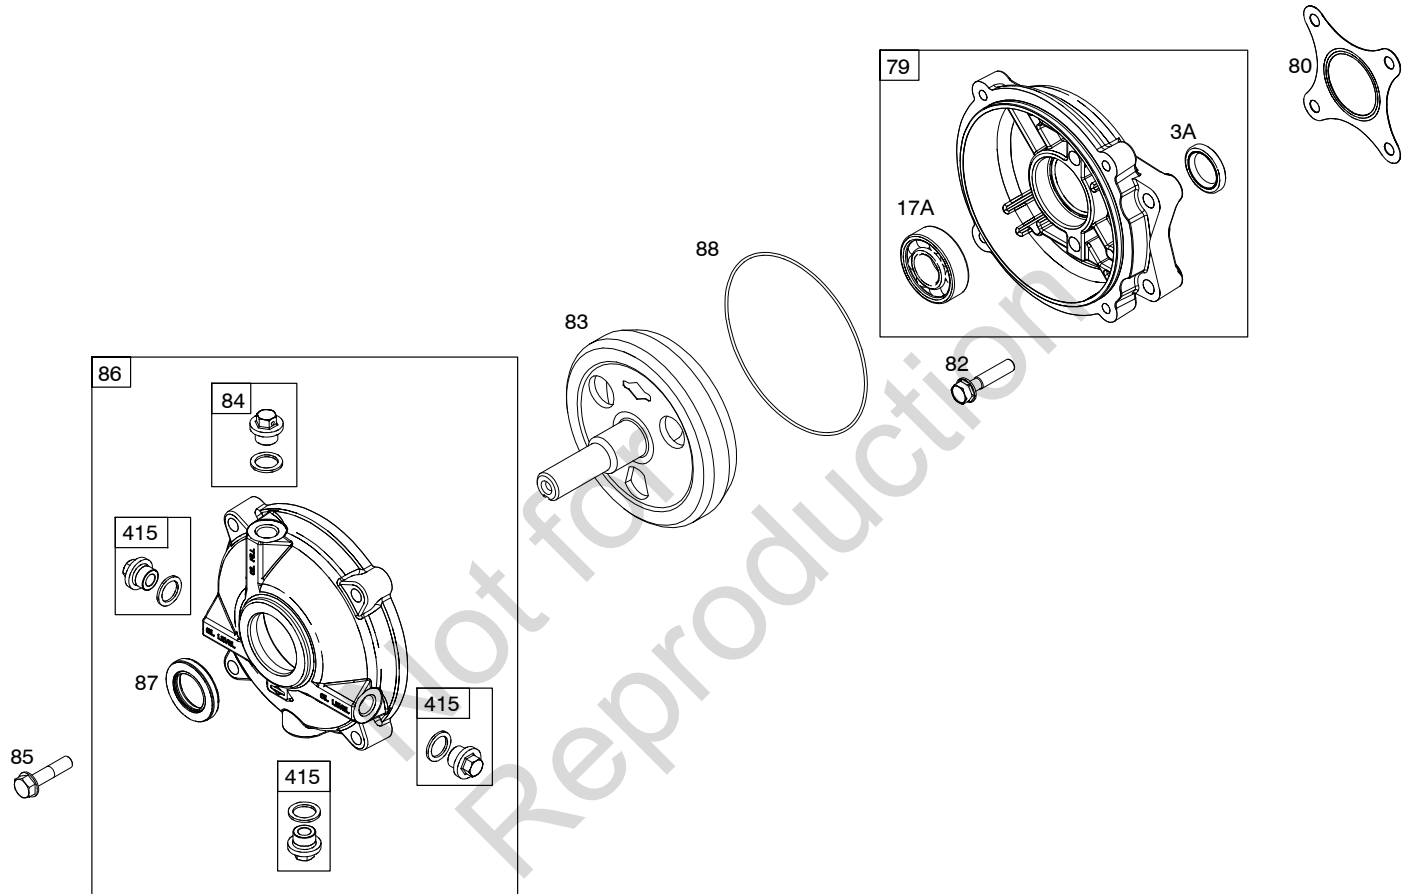

Illustrations cover a range of engines. Parts shown without text may not be used on your specific engine.