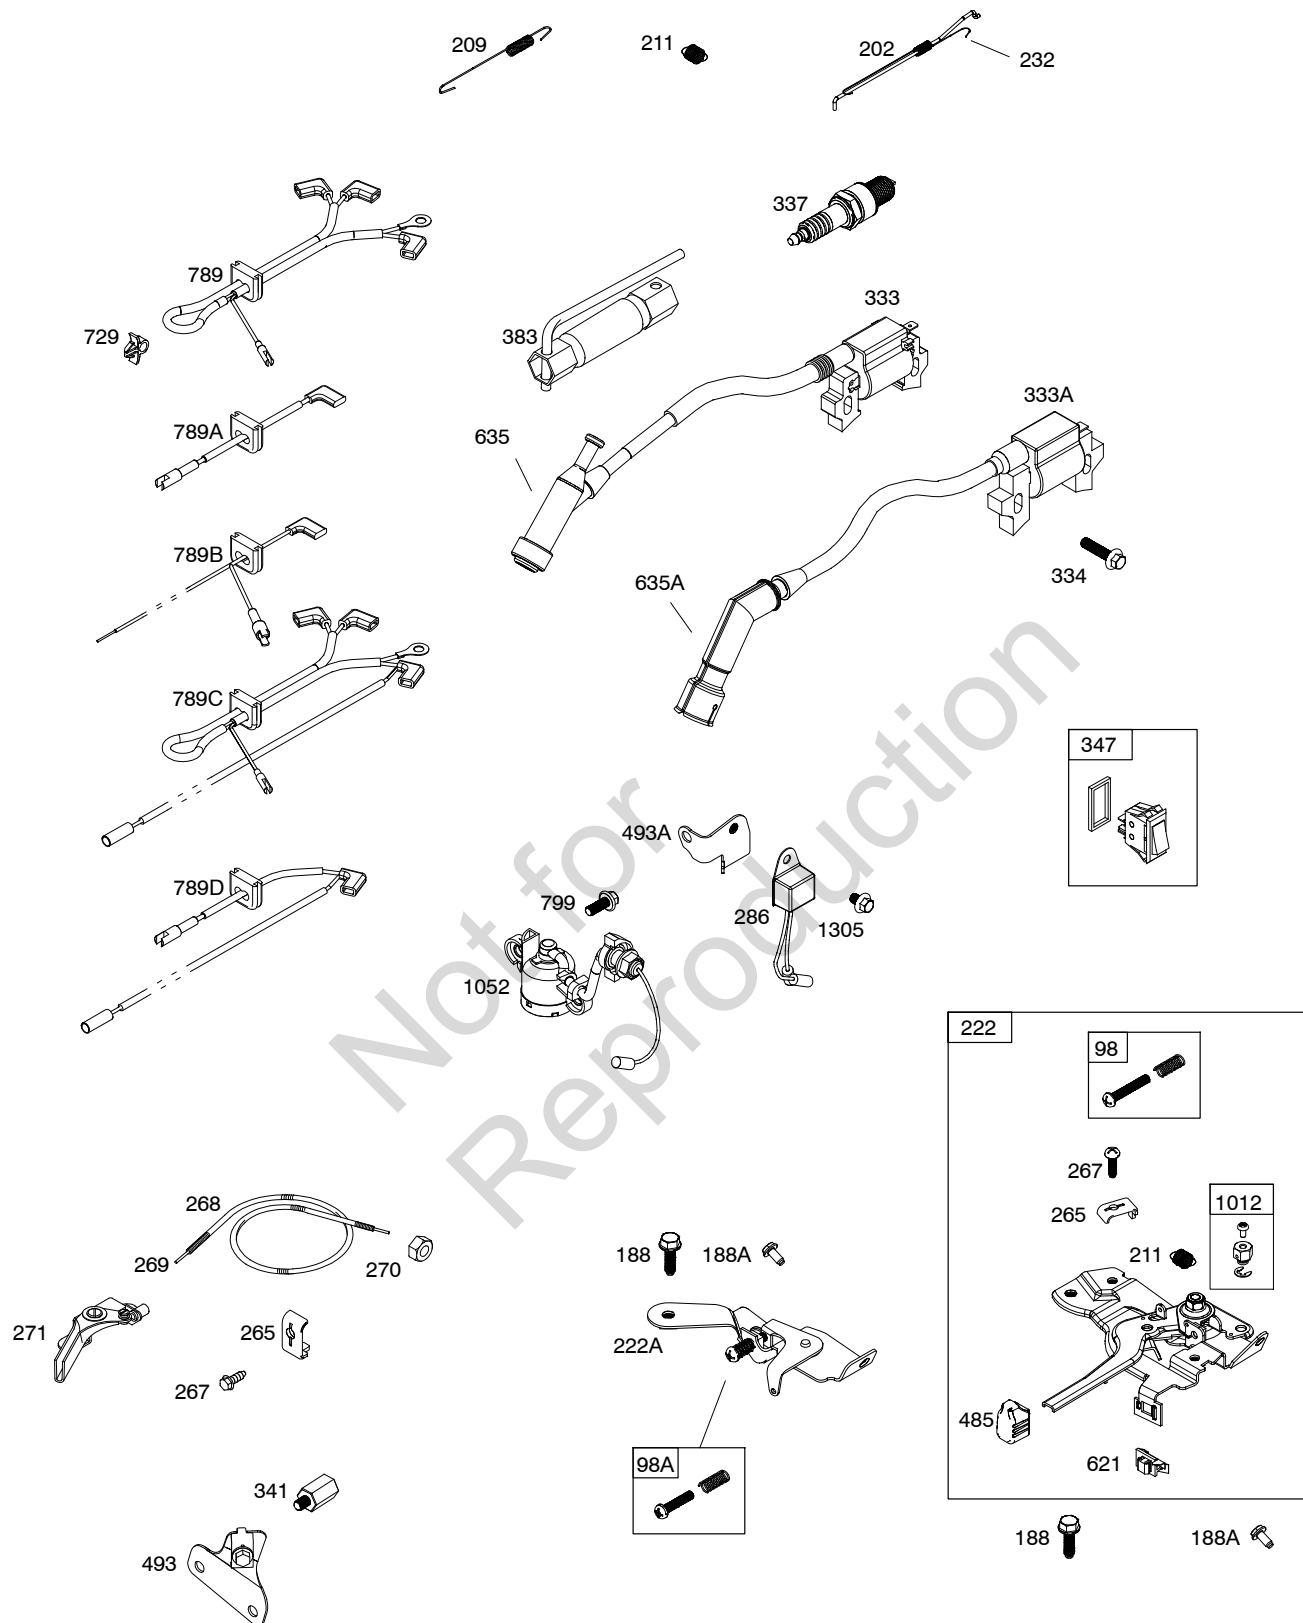

Illustrations cover a range of engines. Parts shown without text may not be used on your specific engine.

083100

REF. NO.	PART NO.	DESCRIPTION	REF. NO.	PART NO.	DESCRIPTION	REF. NO.	PART NO.	DESCRIPTION						
1	797217	Cylinder Assembly ----- Note ----- 798630 Cylinder Assembly Used on Type No(s). 0170, 0176, 0177, 0202, 0203, 0204, 0211, 0229, 0244, 0245, 1170, 1202, 1204, 1211, 2034.	16	797529	Crankshaft ----- Note ----- 797689 Crankshaft Used on Type No(s). 0049, 0127, 0141, 0142, 0151, 0157, 0174, 0204, 0213, 0225, 1049, 1127, 1141, 1142, 1157, 1174, 1204, 1213. 797690 Crankshaft Used on Type No(s). 0038, 0136, 0149, 0156, 0167, 0170, 1038, 1136, 1149, 1156, 1170. 797695 Crankshaft Used on Type No(s). 0036, 0128, 0132, 0155, 0165, 0178, 0205, 0211, 0226, 0243, 1036, 1128, 1132, 1155, 1165, 1205, 1211. 797709 Crankshaft Used on Type No(s). 0040, 0140, 0164, 0172, 0179, 0181, 1040, 1140, 1164, 1172, 1179, 1181. 797905 Crankshaft Used on Type No(s). 0123, 0144, 0224, 1123, 1144. 797906 Crankshaft Used on Type No(s). 0160, 0209, 0210, 0212, 0236, 0237, 0246, 1160, 1209, 1212. 798311 Crankshaft Used on Type No(s). 0166, 0169, 0206, 0227, 0239, 1166, 1169, 1206. 799225 Crankshaft Used on Type No(s). 0176, 0177, 0202, 0203, 0229, 1202. 590458 Crankshaft Used on Type No(s). 0241, 0918, 1918.	17	797328	Bearing-Ball	17A	99158	Bearing-Ball (Gear Reduction Case)	18	797350	Cover-Crankcase ----- Note ----- 797324 Cover-Crankcase Used on Type No(s). 0118, 0160, 0166, 0169, 0176, 0177, 0206, 0209, 0210, 0212, 0227, 0236, 0237, 0239, 0246, 1118, 1160, 1166, 1169, 1199, 1206, 1209, 1212.
3	797329	Seal-Oil (Magneto Side)						20	797330	Seal-Oil (PTO Side)				
3A	299819s	Seal-Oil (Magneto Side) (Gear Reduction Case)						22	797656	Screw (Crankcase Cover/Sump)				
5	591478	Head-Cylinder						23	797287	Flywheel				
7	797212	Gasket-Cylinder Head						24	797286	Key-Flywheel				
11	797262	Tube-Breather						25	797218	Piston Assembly (Standard) ----- Note ----- 797270 Piston Assembly (.010" Oversize) 797271 Piston Assembly (.020" Oversize)				
12	797211	Gasket-Crankcase						26	797220	Ring Set (Standard) ----- Note ----- 797272 Ring Set (.010" Oversize) 797273 Ring Set (.020" Oversize)				
13	797213	Screw (Standard)						27	797234	Lock-Piston Pin				
15	797215	Plug-Oil Drain (Cylinder Head)						28	797219	Pin-Piston				
								29	797221	Rod-Connecting				
								33	797199	Valve-Exhaust				
								34	797198	Valve-Intake				
								35	797203	Spring-Valve (Intake)				
								36	797203	Spring-Valve (Exhaust)				

Illustrations cover a range of engines. Parts shown without corresponding text may not be used on your specific engine.